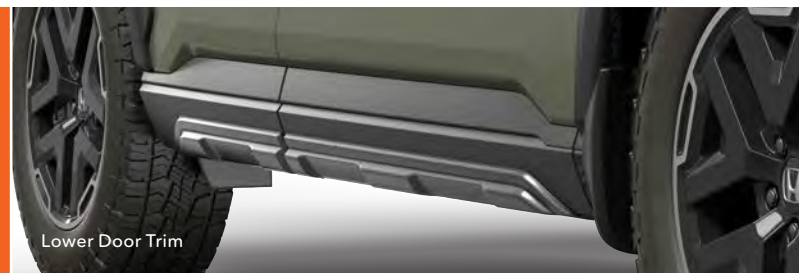

The 2026
CR-V

A rugged, refined presence starts with Honda Genuine Accessories. Feel the joy of adventure with a wide array of choices for our CR-V, now bolder than ever.

Take Your Dreams Further

CR-V TrailSport Hybrid shown in Ash Green Metallic with Black Wheel Locks, Crossbars, Door Visors, Fender Flares, Lower Door Trim, Short Roof Box, Tailgate Spoiler, and 18-in Rugged Black Alloy Wheels.